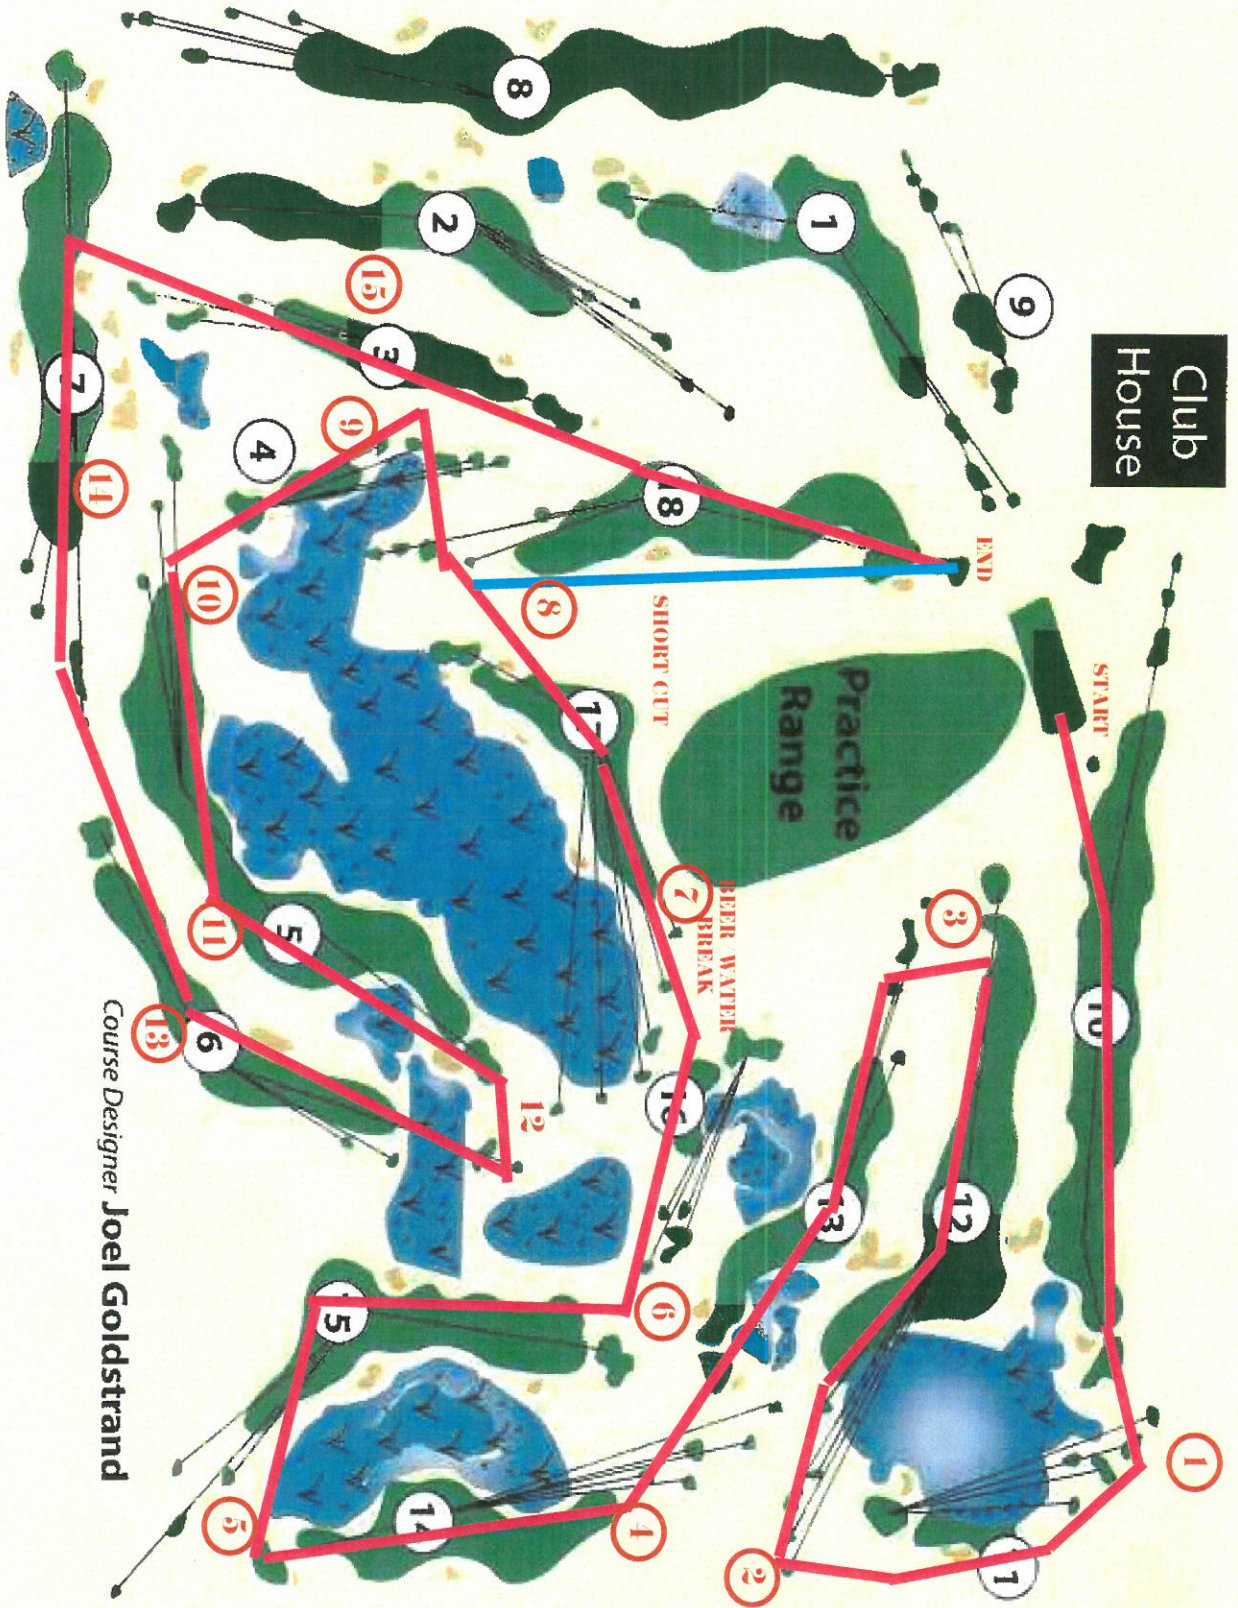

U.S.G.A. RULES GOVERN PLAY

Club House

START

END

SHORT CUT

BEER WATER BREAK

Practice Range

Course Designer Joel Goldstrand